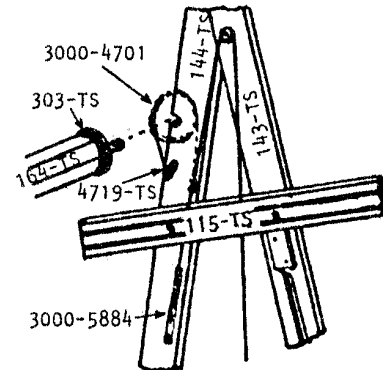

TISSART

TISSART

WOOD

143-TS	Right front upright post
142-TS	Left front upright post
144-TS	Right back upright post (without beam latch)
141-TS	Left back upright post (without beam latch)
151-TS	Upper or middle cross-member
152-TS	Treadle set cross-member
154-TS	Shelf for tapestry accessories (+ iron-fitting)
111-TS	Right, lateral cross-member (without latch)
112-TS	Left lateral cross-member (without latch)
164--TS	Upper warp beam with wheels
165-TS	Lower cloth beam with wheels and canvas apron
115-TS	Right harness slide
116-TS	Left harness slide
121-122D-TS	Right reed support
121-1220-TS	Left reed support,
170-TS	Harness axle cross-member
168-TS	Harness back part
169-TS	Harness front part
156-TS	Batten handtree
157-TS	Flatten sley
159-TS	Batten axle cross-member
129-TS	Right treadle support
131-TS	Left treadle support
130-TS	Treadle
135-TS	Treadle spacer
132-TS	Treadle set board
125-TS	Take-up motion handle with ratchet pawl
126-TS	Brake treadle

METAL

421-461-TS	Harness frame end assembled to right lower part of left upper part of iron-fitt. for harn. frame end
421-462-TS	Harness frame end assembled to right upper part of left lower part of iron-fitt. for harn. frame end
4249-TS	Spring clip for harness frame end
422-TS	Heddle support
423-TS	Hook for heddle support
463-TS	Lever connecting harness axle to treadles
464-465-TS	Arm operating the batten (assembled)
466-TS	Batten spring
467-TS	Treadle set axle rod
406-TS	Strengthening piece for take-up motion handle
4U7-TS	Strengthening piece for ratchet pawls
417-TS	Take-up motion handle support
412-TS	Beam latch
3000-4701	Flat steel brake circle
4719-TS	Strengthening piece for brake
3000-5884	Brake springy
469-TS I	ron-fitting for tapestry accessories shelf

Cast-iron

302-TS	Plain wheel
303-TS	Brake drum
308-TS	Ratchet wheel
5862-TS	Crank
306-TS	Ratchet pawl for take-up motion handle
307D-TS	Ratchet pawl for cloth beam (short)
307LD-TS	Ratchet pawl for cloth beam (long)