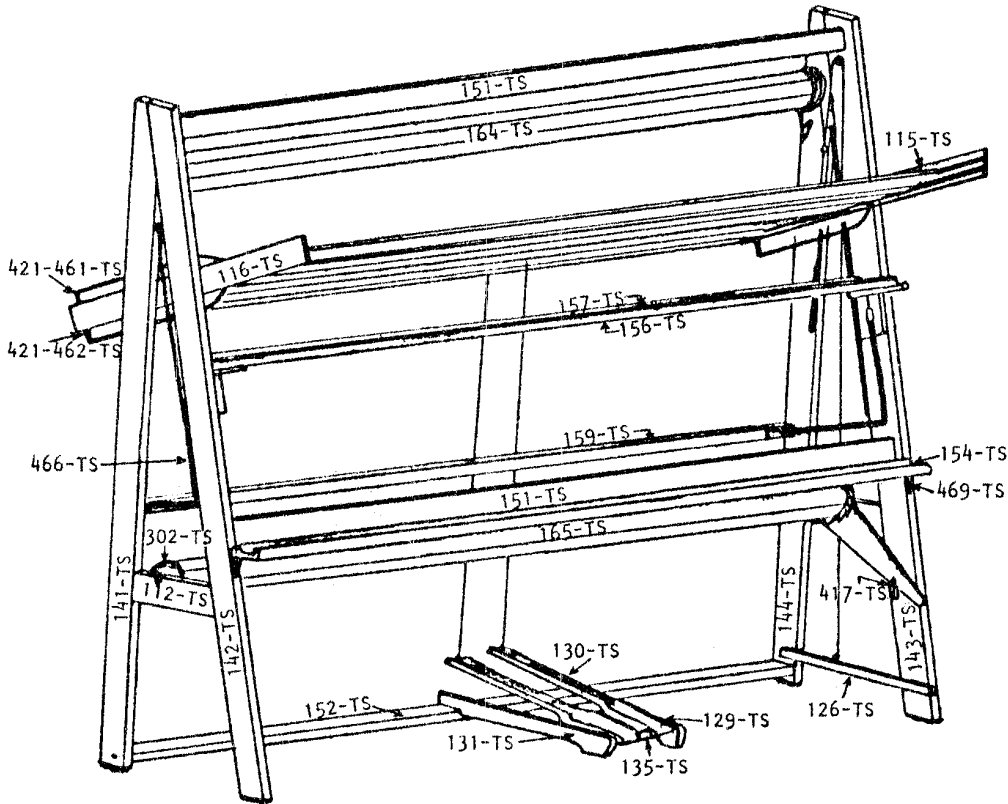

TISSART

TISSART

WOOD

143-TS	Right front upright post
142-TS	Left front upright post
144-TS	Right back upright post (without beam latch)
141-TS	Left back upright post (without beam latch)
151-TS	Upper or middle cross-member
152-TS	Treadle set cross-member
154-TS	Shelf for tapestry accessories (+ iron-fitting)
111-TS	Right, lateral cross-member (without latch)
112-TS	Left lateral cross-member (without latch)
164--TS	Upper warp beam with wheels
165-TS	Lower cloth beam with wheels and canvas apron
115-TS	Right harness slide
116-TS	Left harness slide
121-122D-TS	Right reed support
121-1220-TS	Left reed support,
170-TS	Harness axle cross-member
168-TS	Harness back part
169-TS	Harness front part
156-TS	Batten handtree
157-TS	Flatten sley
159-TS	Batten axle cross-member
129-TS	Right treadle support
131-TS	Left treadle support
130-TS	Treadle
135-TS	Treadle spacer
132-TS	Treadle set board
125-TS	Take-up motion handle with ratchet pawl
126-TS	Brake treadle

METAL

421-461-TS	Harness frame end assembled to right lower part of left upper part of iron-fitt. for harn. frame end
421-462-TS	Harness frame end assembled to right upper part of left lower part of iron-fitt. for harn. frame end
4249-TS	Spring clip for harness frame end
422-TS	Heddle support
423-TS	Hook for heddle support
463-TS	Lever connecting harness axle to treadles
464-465-TS	Arm operating the batten (assembled)
466-TS	Batten spring
467-TS	Treadle set axle rod
406-TS	Strengthening piece for take-up motion handle
4U7-TS	Strengthening piece for ratchet pawls
417-TS	Take-up motion handle support
412-TS	Beam latch
3000-4701	Flat steel brake circle
4719-TS	Strengthening piece for brake
3000-5884	Brake springy
469-TS I	ron-fitting for tapestry accessories shelf