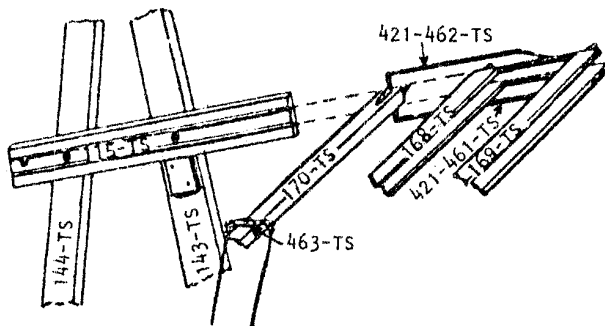

TISSART

TISSART

WOOD

143-TS	Right front upright post
142-TS	Left front upright post
144-TS	Right back upright post (without beam latch)
141-TS	Left back upright post (without beam latch)
151-TS	Upper or middle cross-member
152-TS	Treadle set cross-member
154-TS	Shelf for tapestry accessories (+ iron-fitting)
111-TS	Right, lateral cross-member (without latch)
112-TS	Left lateral cross-member (without latch)
164--TS	Upper warp beam with wheels
165-TS	Lower cloth beam with wheels and canvas apron
115-TS	Right harness slide
116-TS	Left harness slide
121-122D-TS	Right reed support
121-1220-TS	Left reed support,
170-TS	Harness axle cross-member
168-TS	Harness back part
169-TS	Harness front part
156-TS	Batten handtree
157-TS	Flatten sley
159-TS	Batten axle cross-member
129-TS	Right treadle support
131-TS	Left treadle support
130-TS	Treadle
135-TS	Treadle spacer
132-TS	Treadle set board
125-TS	Take-up motion handle with ratchet pawl
126-TS	Brake treadle

METAL

421-461-TS	Harness frame end assembled to right lower part of left upper part of iron-fitt. for harn. frame end
421-462-TS	Harness frame end assembled to right upper part of left lower part of iron-fitt. for harn. frame end
4249-TS	Spring clip for harness frame end
422-TS	Heddle support
423-TS	Hook for heddle support
463-TS	Lever connecting harness axle to treadles
464-465-TS	Arm operating the batten (assembled)
466-TS	Batten spring
467-TS	Treadle set axle rod
406-TS	Strengthening piece for take-up motion handle
4U7-TS	Strengthening piece for ratchet pawls
417-TS	Take-up motion handle support
412-TS	Beam latch
3000-4701	Flat steel brake circle
4719-TS	Strengthening piece for brake
3000-5884	Brake springy
469-TS I	ron-fitting for tapestry accessories shelf

Cast-iron

302-TS	Plain wheel
303-TS	Brake drum
308-TS	Ratchet wheel
5862-TS	Crank
306-TS	Ratchet pawl for take-up motion handle
307D-TS	Ratchet pawl for cloth beam (short)
307LD-TS	Ratchet pawl for cloth beam (long)