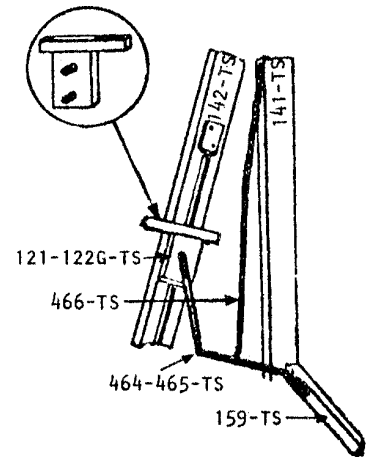

TISSART

TISSART

WOOD

143-TS	Right front upright post
142-TS	Left front upright post
144-TS	Right back upright post (without beam latch)
141-TS	Left back upright post (without beam latch)
151-TS	Upper or middle cross-member
152-TS	Treadle set cross-member
154-TS	Shelf for tapestry accessories (+ iron-fitting)
111-TS	Right, lateral cross-member (without latch)
112-TS	Left lateral cross-member (without latch)
164--TS	Upper warp beam with wheels
165-TS	Lower cloth beam with wheels and canvas apron
115-TS	Right harness slide
116-TS	Left harness slide
121-122D-TS	Right reed support
121-1220-TS	Left reed support,
170-TS	Harness axle cross-member
168-TS	Harness back part
169-TS	Harness front part
156-TS	Batten handtree
157-TS	Flatten sley
159-TS	Batten axle cross-member
129-TS	Right treadle support
131-TS	Left treadle support
130-TS	Treadle
135-TS	Treadle spacer
132-TS	Treadle set board
125-TS	Take-up motion handle with ratchet pawl
126-TS	Brake treadle

METAL

421-461-TS	Harness frame end assembled to right lower part of left upper part of iron-fitt. for harn. frame end
421-462-TS	Harness frame end assembled to right upper part of left lower part of iron-fitt. for harn. frame end
4249-TS	Spring clip for harness frame end
422-TS	Heddle support
423-TS	Hook for heddle support
463-TS	Lever connecting harness axle to treadles
464-465-TS	Arm operating the batten (assembled)
466-TS	Batten spring
467-TS	Treadle set axle rod
406-TS	Strengthening piece for take-up motion handle
4U7-TS	Strengthening piece for ratchet pawls
417-TS	Take-up motion handle support
412-TS	Beam latch
3000-4701	Flat steel brake circle
4719-TS	Strengthening piece for brake
3000-5884	Brake springy
469-TS I	ron-fitting for tapestry accessories shelf

Cast-iron

302-TS	Plain wheel
303-TS	Brake drum
308-TS	Ratchet wheel
5862-TS	Crank
306-TS	Ratchet pawl for take-up motion handle
307D-TS	Ratchet pawl for cloth beam (short)
307LD-TS	Ratchet pawl for cloth beam (long)