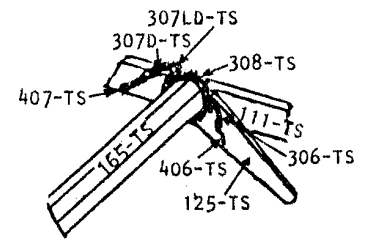

TISSART

TISSART

WOOD

143-TS	Right front upright post
142-TS	Left front upright post
144-TS	Right back upright post (without beam latch)
141-TS	Left back upright post (without beam latch)
151-TS	Upper or middle cross-member
152-TS	Treadle set cross-member
154-TS	Shelf for tapestry accessories (+ iron-fitting)
111-TS	Right, lateral cross-member (without latch)
112-TS	Left lateral cross-member (without latch)
164--TS	Upper warp beam with wheels
165-TS	Lower cloth beam with wheels and canvas apron
115-TS	Right harness slide
116-TS	Left harness slide
121-122D-TS	Right reed support
121-1220-TS	Left reed support,
170-TS	Harness axle cross-member
168-TS	Harness back part
169-TS	Harness front part
156-TS	Batten handtree
157-TS	Flatten sley
159-TS	Batten axle cross-member
129-TS	Right treadle support
131-TS	Left treadle support
130-TS	Treadle
135-TS	Treadle spacer
132-TS	Treadle set board
125-TS	Take-up motion handle with ratchet pawl
126-TS	Brake treadle

METAL

421-461-TS	Harness frame end assembled to right lower part of left upper part of iron-fitt. for harn. frame end
421-462-TS	Harness frame end assembled to right upper part of left lower part of iron-fitt. for harn. frame end
4249-TS	Spring clip for harness frame end
422-TS	Heddle support
423-TS	Hook for heddle support
463-TS	Lever connecting harness axle to treadles
464-465-TS	Arm operating the batten (assembled)
466-TS	Batten spring
467-TS	Treadle set axle rod
406-TS	Strengthening piece for take-up motion handle
4U7-TS	Strengthening piece for ratchet pawls
417-TS	Take-up motion handle support
412-TS	Beam latch
3000-4701	Flat steel brake circle
4719-TS	Strengthening piece for brake
3000-5884	Brake springy
469-TS I	ron-fitting for tapestry accessories shelf

Cast-iron

302-TS	Plain wheel
303-TS	Brake drum
308-TS	Ratchet wheel
5862-TS	Crank
306-TS	Ratchet pawl for take-up motion handle
307D-TS	Ratchet pawl for cloth beam (short)
307LD-TS	Ratchet pawl for cloth beam (long)